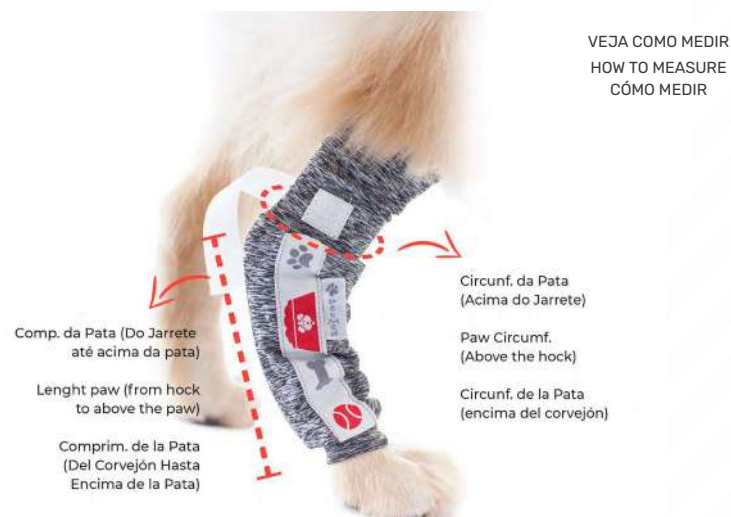

To provide comfort and safety for the dog, with good results in the recovery of injuries in the hock region up to above the paw, the Protective Spats is the best solution.

Para brindar comodidad y seguridad al perro, con buenos resultados en la recuperación de lesiones en la región del corvejón hasta arriba de la pata, la Polaina Protectora es la mejor solución.

FELXÍVEL E FUNCIONAL
FLEXIBLE AND FUNCTIONAL
FLEXIBLE Y FUNCIONAL

AJUSTE E CONFORTO
FIT AND COMFORT
AJUSTE Y COMODIDAD

POLAINA PROTETORA PROTETIVE SPATS POLAINA PROTECTORA

TAMANHO SIZE TALLA	CIRCUNF. DA PATA (ACIMA DA JARRETE) PAW CIRCUMF. (ABOVE THE HOCK) CIRCUNF. DA PATA (ENCIMA DEL CORVEJÓN) (CM)	COMP. DA PATA (DO JARRETE ATÉ ACIMA DA PATA) LENGHT PAW (FROM HOCK TO ABOVE THE PAW) COMPRIM. DA PATA (DEL CORVEJÓN HASTA ENCIMA DA PATA) (CM)
1	8 - 10	7
2	9 - 12	11
3	11 - 14	14
4	12 - 16	17
5	14 - 18	18
6	15 - 20	21

PET MED Neck Protector is indicated for protection after surgeries, wounds, injuries and bandages in the neck region. It is developed with resilient fabric so that it does not slip and it's breathable so as not to muffle the injury.